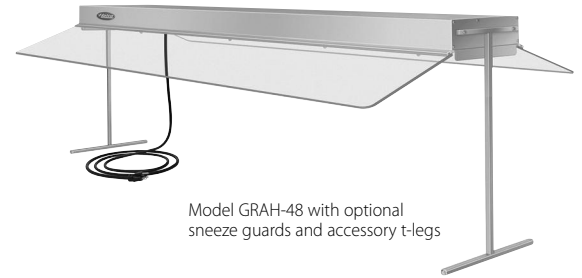

Model GRAH-48 with optional sneeze guards and accessory t-legs