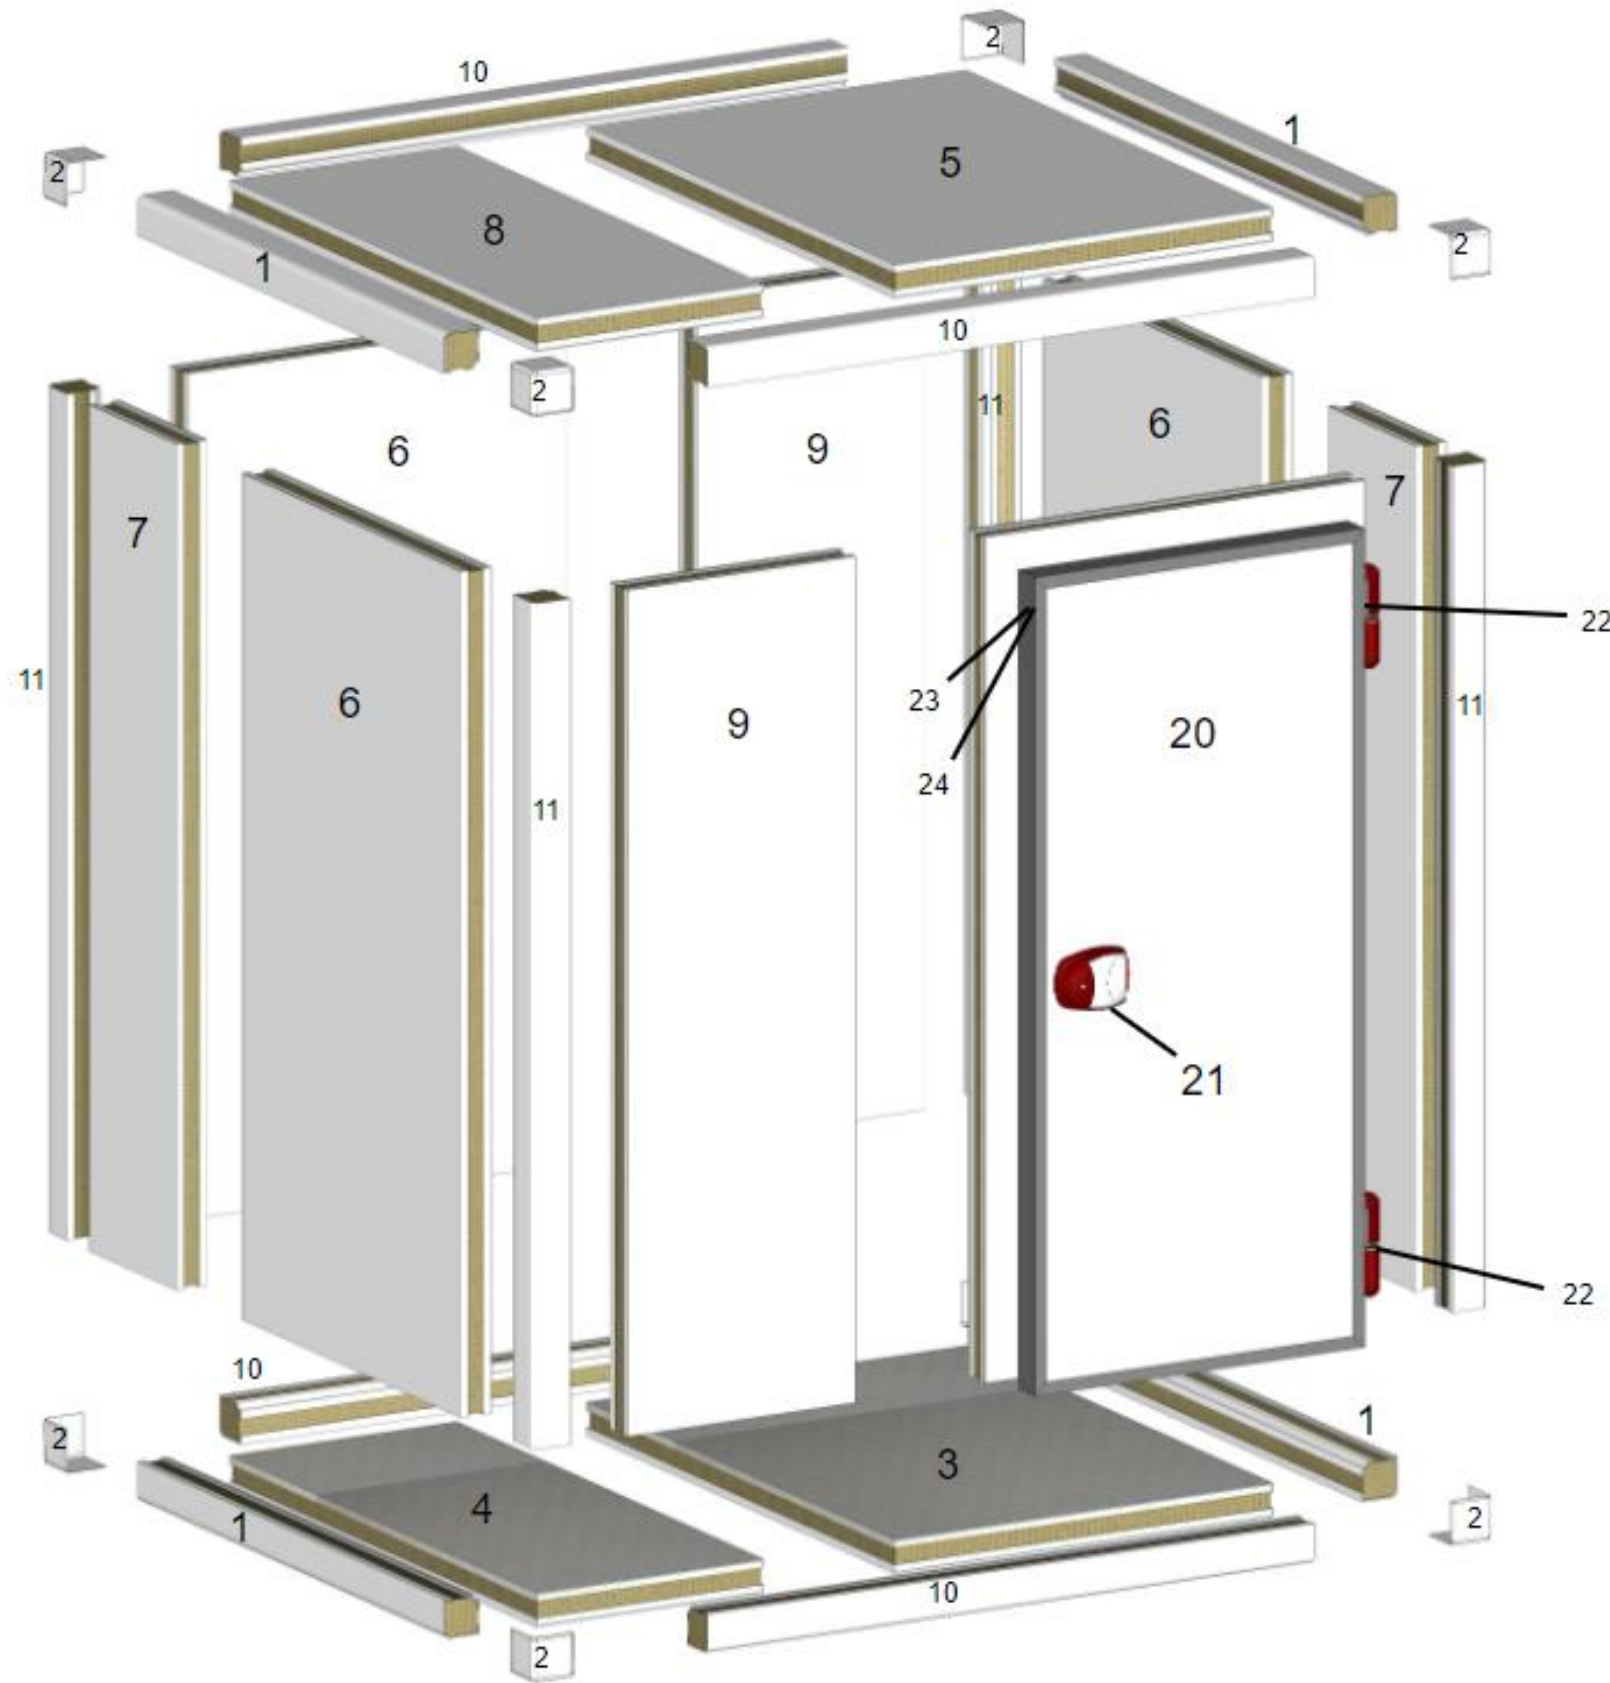

05/2023

Mod: C50A/BF

Production code: CFD0009

COLD ROOM 1590x1790x2190H - (C50A_BF)

Material List

Id	Code	Description	UMG	anti	Width	ight	Depth
1	2A2V08\000204	2 WAYS VERTICAL/HORIZONTAL EDGE TH.08 Ext. Finishing: Prepainted Int. Finishing: Prepainted	NR	4	1400	95	95
2	2AA208\000001	2 WAYS CORNER CAP TH.08 Ext. Finishing: Prepainted Int. Finishing: Prepainted	NR	8			
3	2PPA08\000474	FLOOR PANEL TH.08 Int. Finishing: Phenolic floor Ext. Finishing: Prepainted	NR	1	1000	1400	80
4	2PPA08\000356	FLOOR PANEL TH.08 Int. Finishing: Phenolic floor Ext. Finishing: Prepainted	NR	1	600	1400	80
5	2PPS08\000049	WALL/CEILING PANEL TH.08 Ext. Finishing: Prepainted Int. Finishing: Prepainted	NR	1	1000	1400	80
6	2PPS08\000001	WALL/CEILING PANEL TH.08 Ext. Finishing: Prepainted Int. Finishing: Prepainted	NR	3	1000	2000	80
7	2PPS08\000014	WALL/CEILING PANEL TH.08 Ext. Finishing: Prepainted Int. Finishing: Prepainted	NR	2	400	2000	80
8	2PPS08\000140	WALL/CEILING PANEL TH.08 Ext. Finishing: Prepainted Int. Finishing: Prepainted	NR	1	600	1400	80
9	2PPS08\000015	WALL/CEILING PANEL TH.08 Ext. Finishing: Prepainted Int. Finishing: Prepainted	NR	2	600	2000	80
10	3A2V08\000001	2 WAYS VERTICAL/HORIZONTAL EDGE TH.08 Ext. Finishing: Prepainted Int. Finishing: Prepainted	NR	4	1600	95	95
11	3A2V08\000002	2 WAYS VERTICAL/HORIZONTAL EDGE TH.08 Ext. Finishing: Prepainted Int. Finishing: Prepainted	NR	4	2000	95	95
12	3SAP030	kit of 30 line up beam/panel	NR	1			
13	3SAP050	kit of 50 line up beam/panel	NR	1			
14	3SPP050	kit of 50 line up panel/panel	NR	1			
15	3SSB008	kit of 8 white ceiling support	NR	1			
16	3TAB100	kit of 100 white caps	NR	1			
17	3TGF030	kit of 30 grey caps (phenolic/ss floor)	NR	1			
18	8ACC00002	KEY	NR	1			
19	8ACC00003	PRESSURE RELIEF VALVE FOR FREEZER ROOMS	NR	1			
20	2PBA08\001307	HINGED DOOR TH.08 *Larghezza pannello: *1000 *Altezza pannello: *2000 Ext. Finishing: Prepainted Int. Finishing: Prepainted Clear Passage Width: 80 cm Clear Passage Height: 190 cm	NR	1	870	1935	80
21	9COMP0243	DOOR HANDLE WITH KEY MOD.5325AB-MAROON COLOUR	NR	1			
22	9COMP0244	DOOR HINGE WITH RAMP H45 MAROON COLOUR	NR	2			
23	3KGUAR-000001	DOOR GASKET KIT	NR	1			
24	9COMR6500	HEATING CABLE FOR DOOR KIT	NR	1			