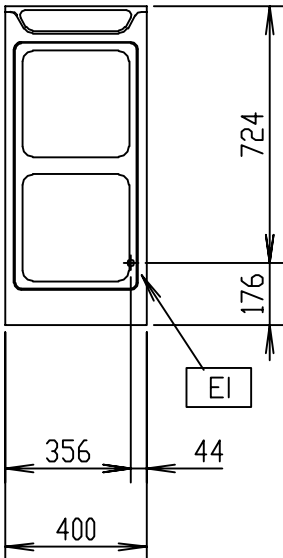

07/2012

Mod: E22/4PQ8T(230/3)-N

Production code: 393166

Diamond
catering equipment

597814500