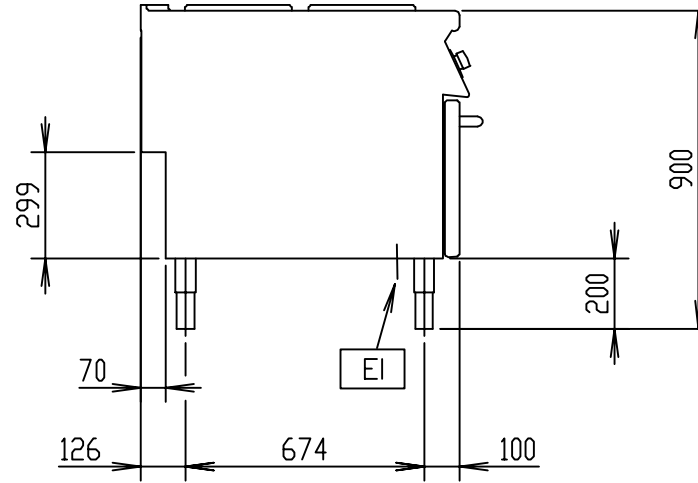

07/2012

Mod: E22/4PQ8T(230/3)-N

Production code: 393166

Diamond
catering equipment

597814500