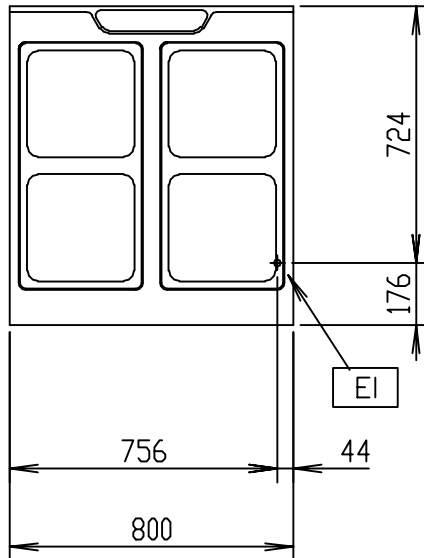

07/2012

Mod: E22/4PQ8T(230/3)-N

Production code: 393166

Diamond
catering equipment

597814500