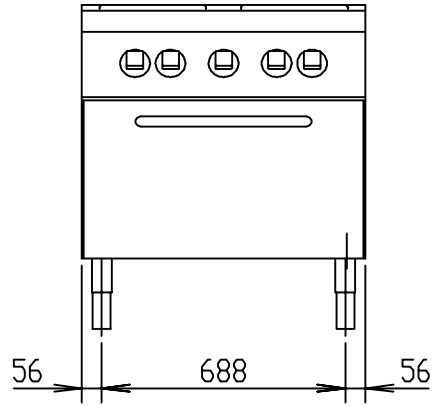

07/2012

Mod: E22/4PQ8T(230/3)-N

Production code: 393166

Diamond
catering equipment

597814500