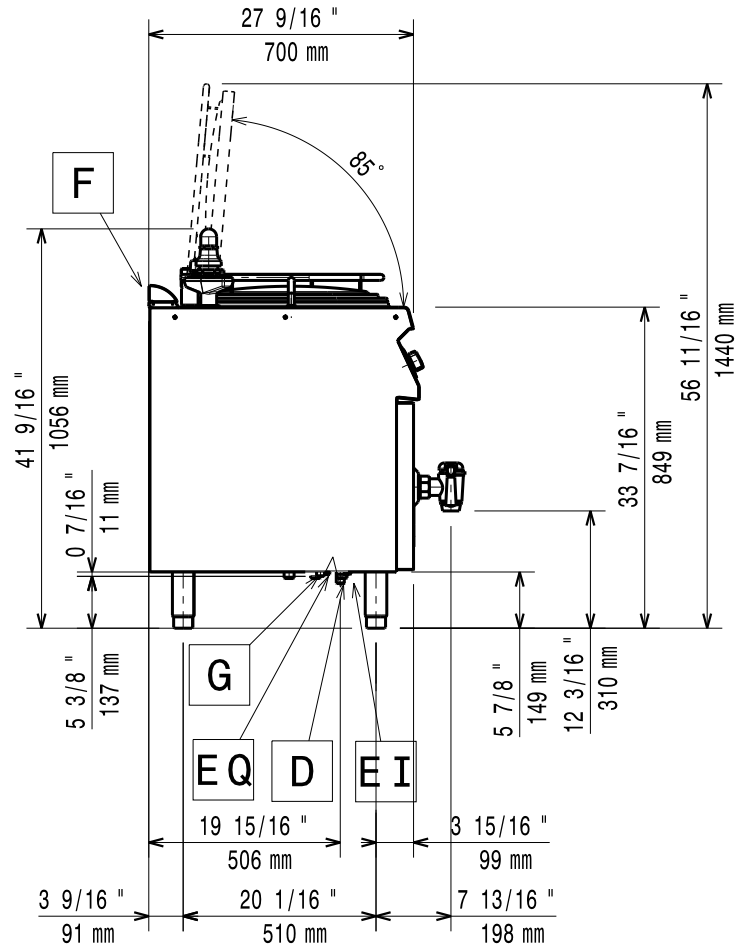

11/2011

Mod: G17/M60I8-N

Production code: 373087

Diamond
catering equipment

59785L100