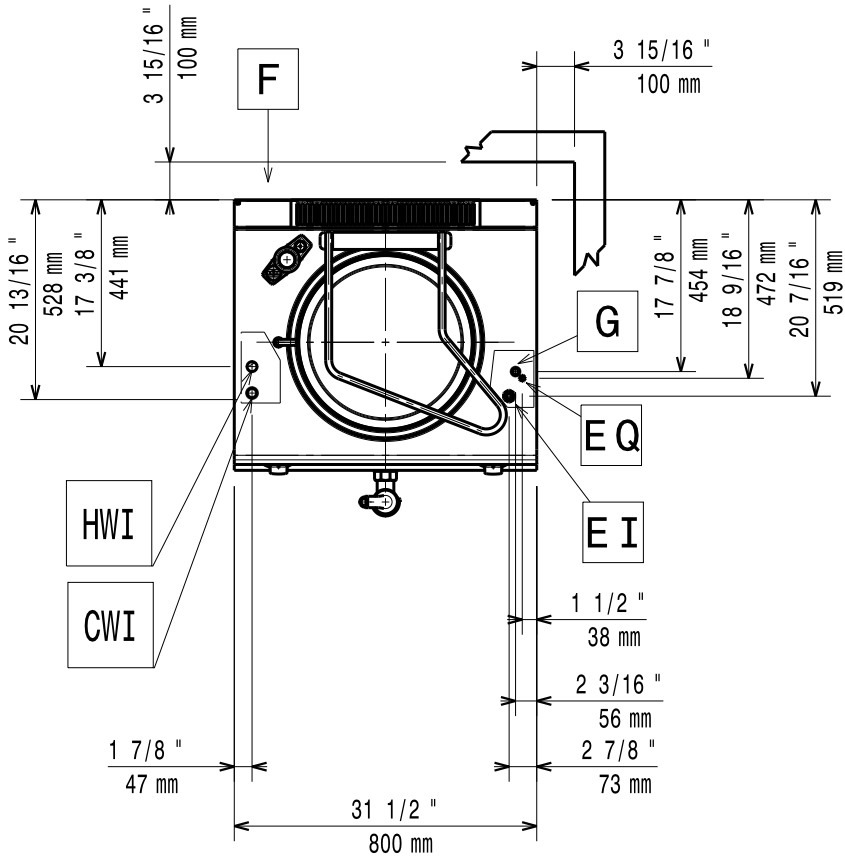

11/2011

Mod: G17/M60I8-N

Production code: 373087

Diamond
catering equipment

59785L100