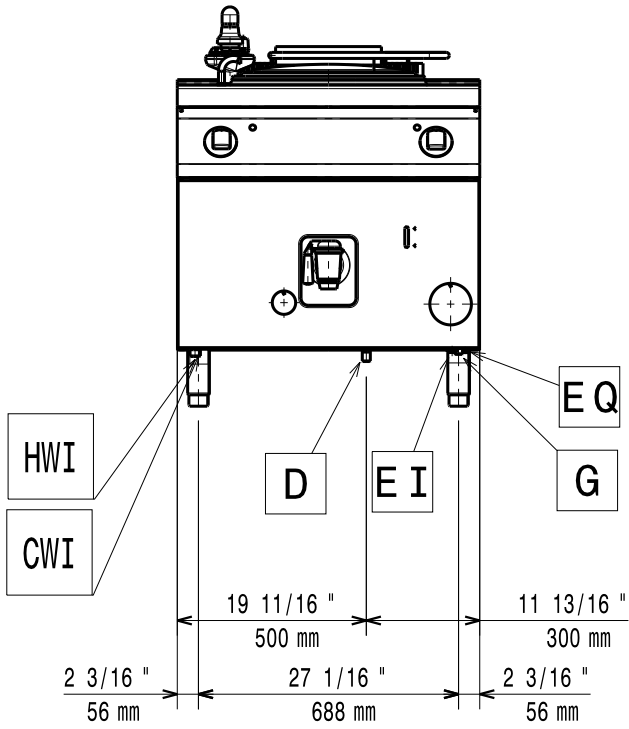

11/2011

Mod: G17/M60I8-N

Production code: 373087

Diamond
catering equipment

59785L100