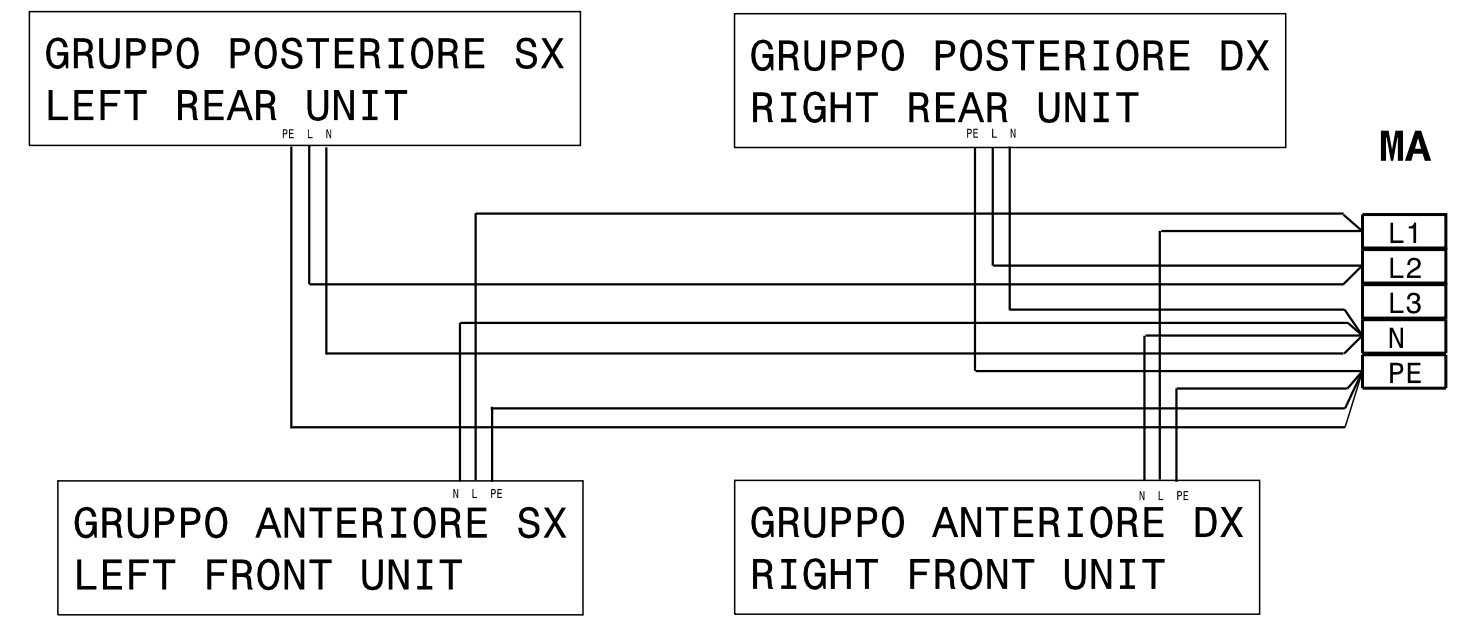

11/2011

Mod: E17/2ID4T-230-3-N

Production code: 373131

Diamond
catering equipment

2 ZONES
2X3.5KW 400V 3N~ 16A 50/60HZ

4 ZONES
4X.3.5KW 400V 3N~ 32A 50/60HZ

4 ZONES
4X.3.5KW 230V 3~ 55A 50/60HZ

2 ZONES
2X3.5KW 230V 3~ 28A 50/60HZ

H2	LED ROSSO	RED LED
H1	LED VERDE	GREEN LED
RS	COMMUTATORE	ROTARY SWICH
C01/C02	CONNETTORE	CONNECTOR
SO	SONDA DI TEMPERATURA	THERMOSTAT
IND	INDUTTORE	INDUCTOR
INV	INVERTER	INVERTER
MA	MORSETTIERA DI ALLACCIAMENTO	MAIN TERMINAL BOARD