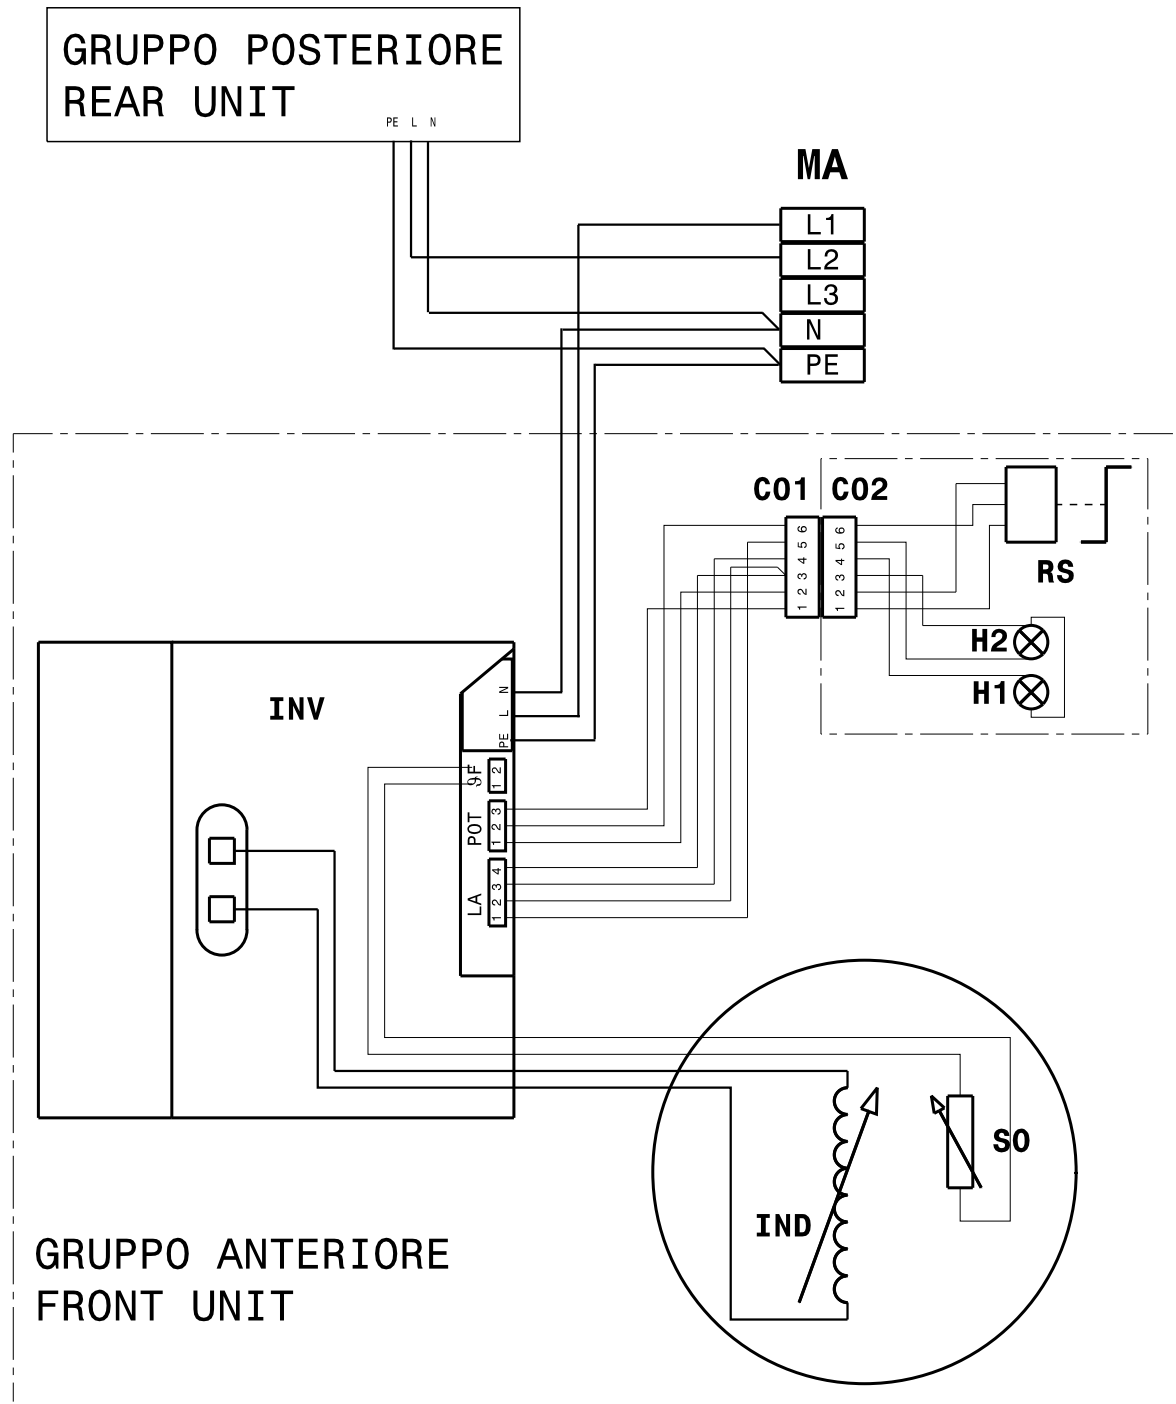

11/2011

Mod: E17/2ID4T-230-3-N

Production code: 373131

Diamond
catering equipment

2 ZONES
2X3.5KW 400V 3N~ 16A 50/60HZ

4 ZONES
4X.3.5KW 400V 3N~ 32A 50/60HZ

4 ZONES
4X.3.5KW 230V 3~ 55A 50/60HZ

2 ZONES
2X3.5KW 230V 3~ 28A 50/60HZ

H2	LED ROSSO	RED LED
H1	LED VERDE	GREEN LED
RS	COMMUTATORE	ROTARY SWICH
C01/C02	CONNETTORE	CONNECTOR
SO	SONDA DI TEMPERATURA	THERMOSTAT
IND	INDUTTORE	INDUCTOR
INV	INVERTER	INVERTER
MA	MORSETTIERA DI ALLACCIAMENTO	MAIN TERMINAL BOARD