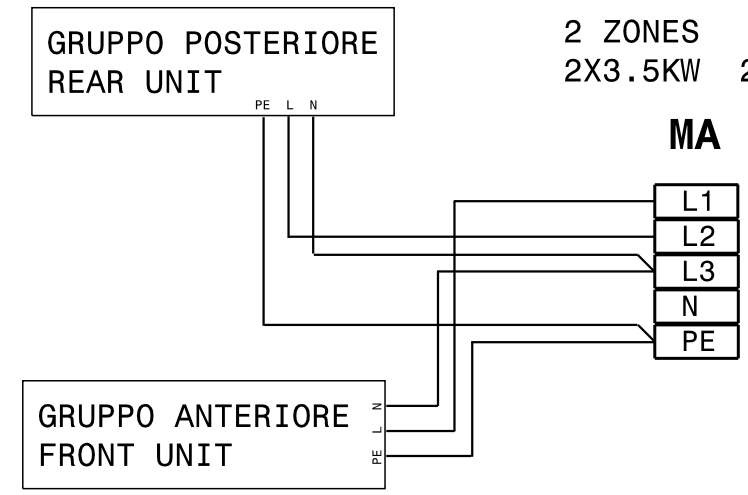

11/2011

Mod: E17/2ID4T-230-3-N

Production code: 373131

Diamond
catering equipment

2 ZONES
2X3.5KW 400V 3N~ 16A 50/60HZ

4 ZONES
4X.3.5KW 400V 3N~ 32A 50/60HZ

4 ZONES
4X.3.5KW 230V 3~ 55A 50/60HZ

2 ZONES
2X3.5KW 230V 3~ 28A 50/60HZ

H2	LED ROSSO	RED LED
H1	LED VERDE	GREEN LED
RS	COMMUTATORE	ROTARY SWICH
C01/C02	CONNETTORE	CONNECTOR
SO	SONDA DI TEMPERATURA	THERMOSTAT
IND	INDUTTORE	INDUCTOR
INV	INVERTER	INVERTER
MA	MORSETTIERA DI ALLACCIAMENTO	MAIN TERMINAL BOARD