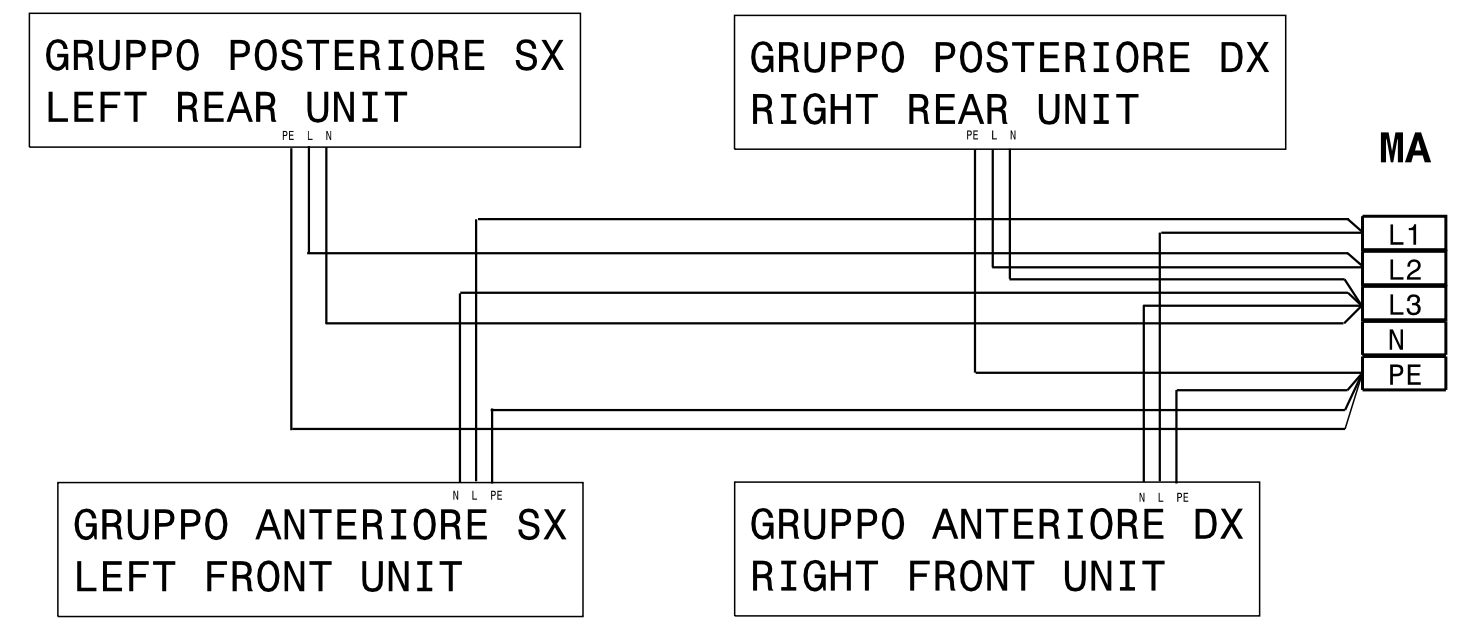

11/2011

Mod: E17/2ID4T-230-3-N

Production code: 373131

Diamond
catering equipment

2 ZONES
2X3.5KW 400V 3N~ 16A 50/60HZ

4 ZONES
4X.3.5KW 400V 3N~ 32A 50/60HZ

4 ZONES
4X.3.5KW 230V 3~ 55A 50/60HZ

2 ZONES
2X3.5KW 230V 3~ 28A 50/60HZ

H2	LED ROSSO	RED LED
H1	LED VERDE	GREEN LED
RS	COMMUTATORE	ROTARY SWICH
C01/C02	CONNETTORE	CONNECTOR
SO	SONDA DI TEMPERATURA	THERMOSTAT
IND	INDUTTORE	INDUCTOR
INV	INVERTER	INVERTER
MA	MORSETTIERA DI ALLACCIAMENTO	MAIN TERMINAL BOARD